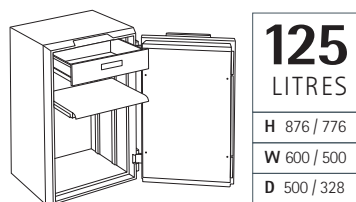

## CHOOSE FROM 3 FUNCTIONAL SIZES

Please note: the figures below refer to exterior/interior measurements (in mm).

	EXTERNAL			INTERNAL			WEIGHT KG	DOOR WEIGHT KG	BODY WEIGHT KG	INTERNAL VOLUME LITRE	CLEAR OPENING WIDTH
	H	W	D	H	W	D					
M100	690	600	500	590	500	328	151	42	109	100	1055
M125	876	600	500	776	500	328	186	56	130	125	1055
M185	1200	600	500	1100	500	328	247	81	166	185	1055