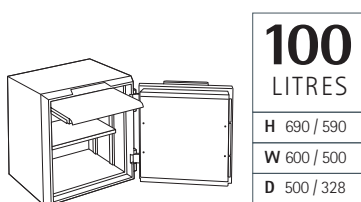

Automated opening and locking system with keypad lock placement at the top of door.

Ergonomic, handle-free design with chamfered edges.

Plug-in version with battery-power back-up system.

Innovative storage options for quick access to smaller items.

## CHOOSE FROM 3 FUNCTIONAL SIZES

Please note: the figures below refer to exterior/interior measurements (in mm).

	EXTERNAL			INTERNAL			WEIGHT KG	DOOR WEIGHT KG	BODY WEIGHT KG	INTERNAL VOLUME LITRE	CLEAR OPENING WIDTH
	H	W	D	H	W	D					
M100	690	600	500	590	500	328	151	42	109	100	1055
M125	876	600	500	776	500	328	186	56	130	125	1055
M185	1200	600	500	1100	500	328	247	81	166	185	1055