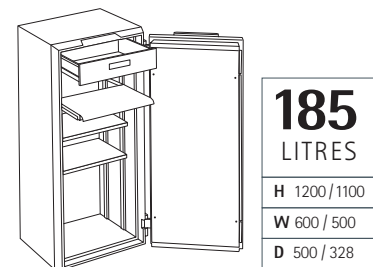

Automated opening and locking system with keypad lock placement at the top of door.

Ergonomic, handle-free design with chamfered edges.

Plug-in version with battery-power back-up system.

Innovative storage options for quick access to smaller items.

## CHOOSE FROM 3 FUNCTIONAL SIZES

Please note: the figures below refer to exterior/interior measurements (in mm).

	EXTERNAL			INTERNAL			WEIGHT KG	DOOR WEIGHT KG	BODY WEIGHT KG	INTERNAL VOLUME LITRE	CLEAR OPENING WIDTH
	H	W	D	H	W	D					
M100	690	600	500	590	500	328	151	42	109	100	1055
M125	876	600	500	776	500	328	186	56	130	125	1055
M185	1200	600	500	1100	500	328	247	81	166	185	1055